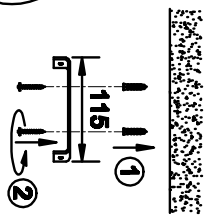

# INSTALLATION INSTRUCTION ODEON LIGHT COLLECTION HALL 4847/18

metal	
18pos	430
18pos	380
18pos	350
18pos	310
18pos	270
18pos	230
18pos	215

glass	
18pos	450
18pos	410
18pos	370
18pos	330
18pos	290
18pos	250