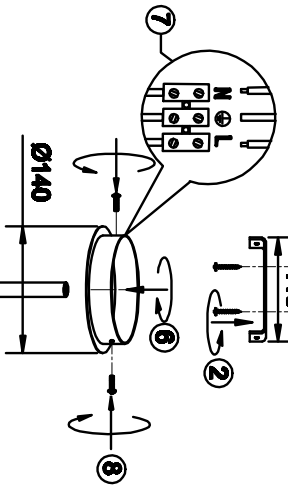

# INSTALLATION INSTRUCTION ODEON LIGHT COLLECTION HALL 4847/18

metal	
18pos	430
18pos	380
18pos	350
18pos	310
18pos	270
18pos	230
18pos	215

glass	
18pos	450
18pos	410
18pos	370
18pos	330
18pos	290
18pos	250