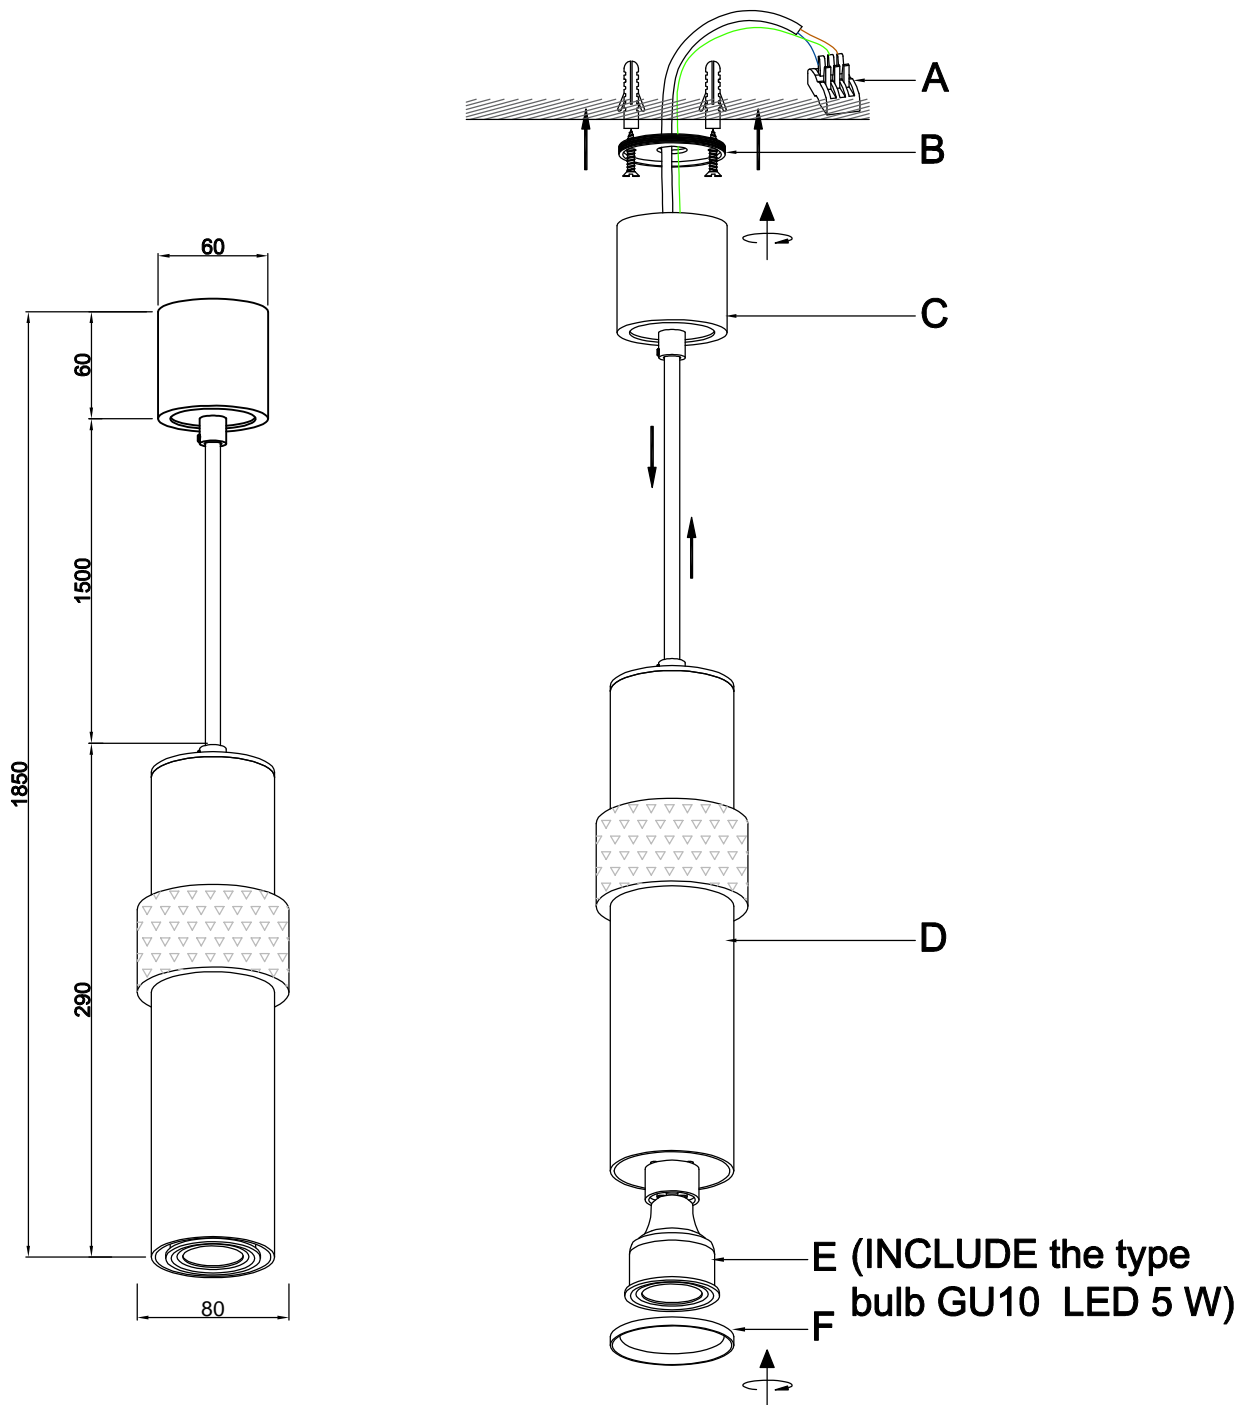

## collection L-VISION 4738/5L ODEON LIGHT

NO	A	B	C	D	E	F
ITEM						
QTY	1pcs	1pcs	1pcs	1pcs	1pcs	1pcs

E (INCLUDE the type bulb GU10 LED 5 W)