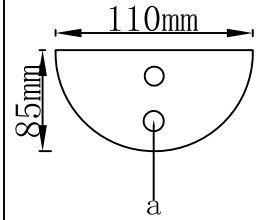

INSTALLATION INSTRUCTION

ODEON LIGHT COLLECTION CLASSIC.4723/1W

HOLE PICTURE

Figure:(The internal connection wire)

NO	A
PCS	2