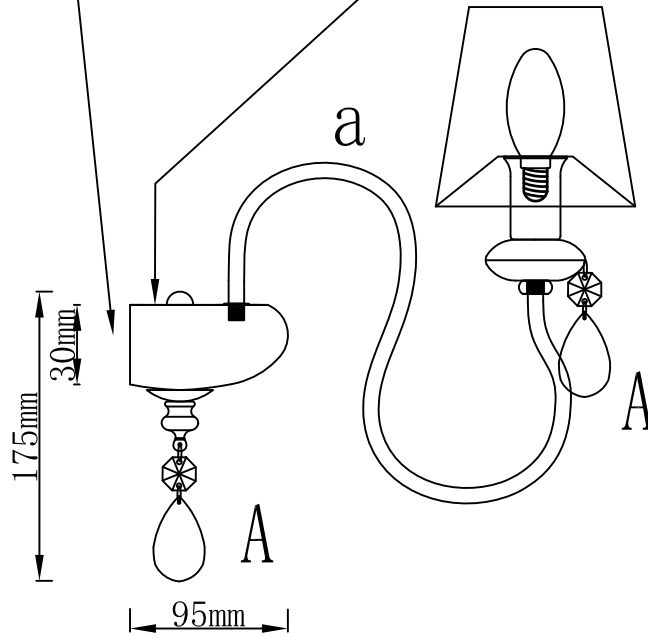

INSTALLATION INSTRUCTION

ODEON LIGHT COLLECTION CLASSIC.4723/1W

HOLE PICTURE

Figure:(The internal connection wire)

NO	A
PCS	2