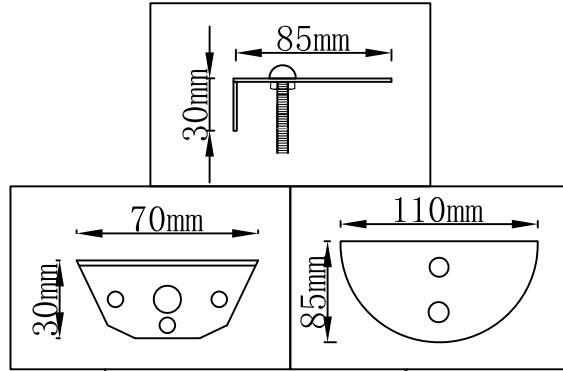

INSTALLATION INSTRUCTION

ODEON LIGHT COLLECTION CLASSIC.4723/1W

HOLE PICTURE

Figure:(The internal connection wire)

NO	A
PCS	2