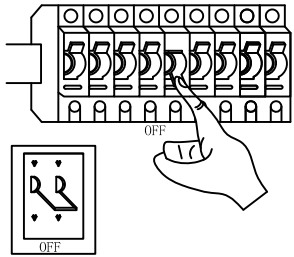

INSTALLATION INSTRUCTION

ODEON LIGHT COLLECTION CLASSIC.4723/1W

HOLE PICTURE

Figure:(The internal connection wire)

NO	A
PCS	2