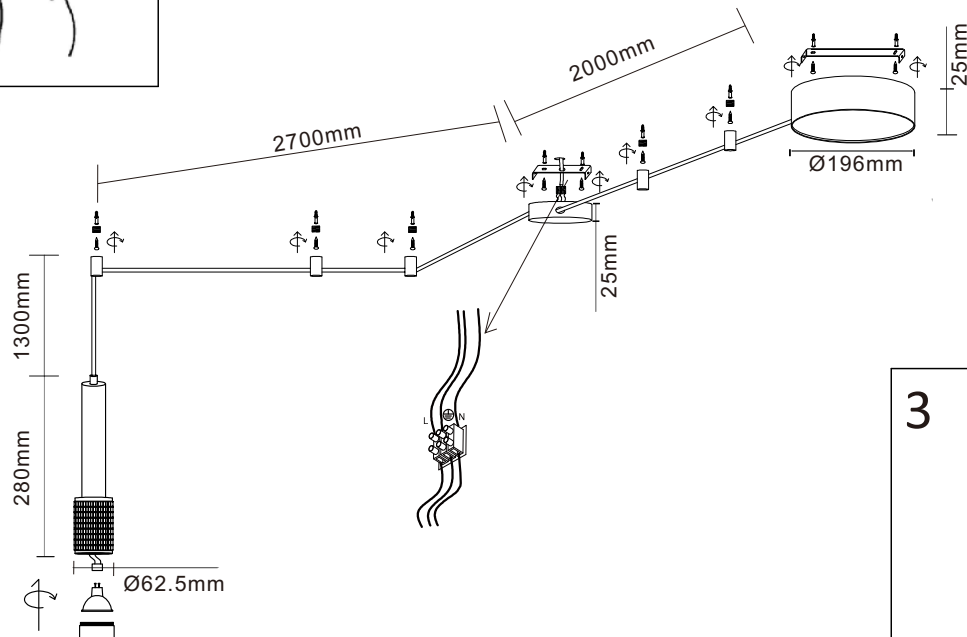

Odeon Light®

INSTALLATION INSTRUCTION

COLLECTION: HIGHTECH

4253/23CL

1

2

3