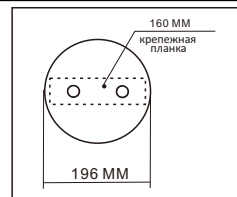

Odeon Light®

INSTALLATION INSTRUCTION

COLLECTION: HIGHTECH

4253/23CL

1

2

3