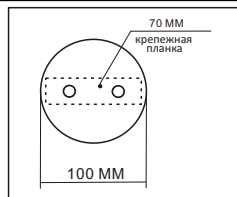

Odeon Light®

INSTALLATION INSTRUCTION

COLLECTION: HIGHTECH

4253/23CL

1

2

3