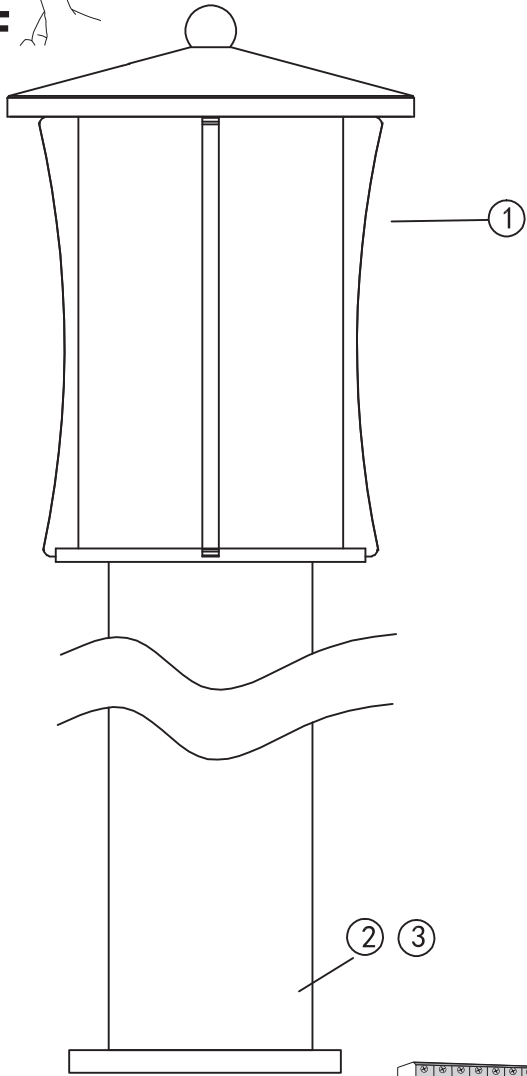

INSTALLATION INSTRUCTION ODEON LIGHT COLLECTION NATURE 4173/1F

OFF

ON