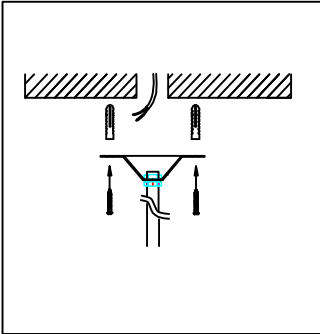

INSTALLATION INSTRUCTION ODEON LIGHT COLLECTION HALL 4121/10

1	30*76#	52 PCS	
2	30*50#	26 PCS	
3	30*120#	26 PCS	
4			