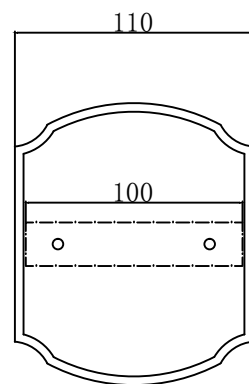

INSTALLATION INSTRUCTION ODEON LIGHT NATURE 4042/1W

Outdoor wall lamp