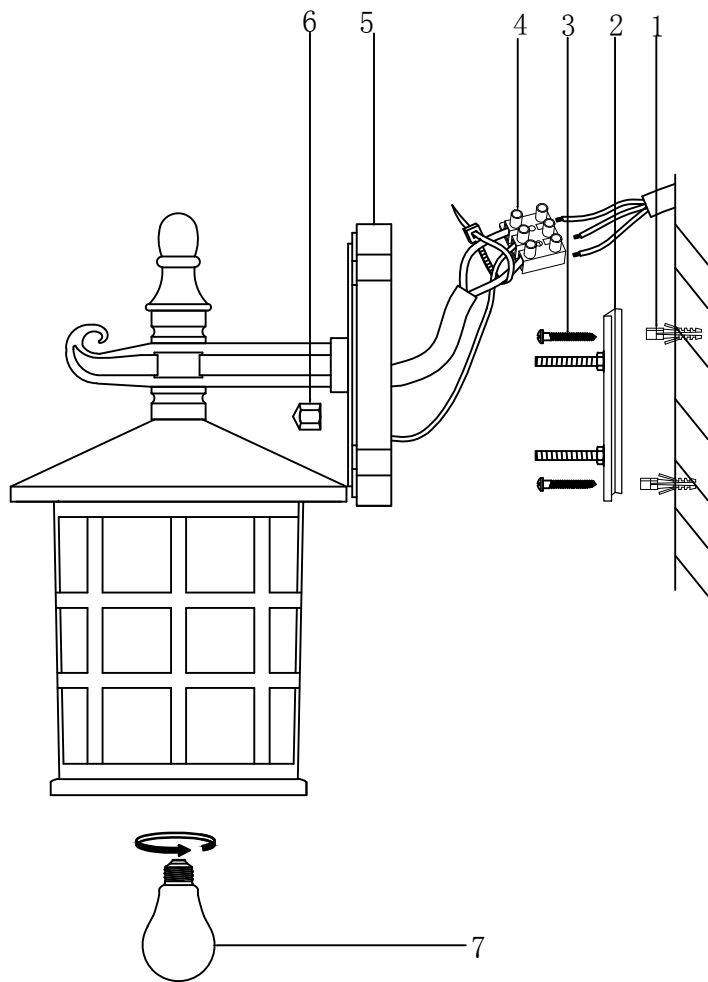

INSTALLATION INSTRUCTION ODEON LIGHT NATURE 4042/1W

Outdoor wall lamp