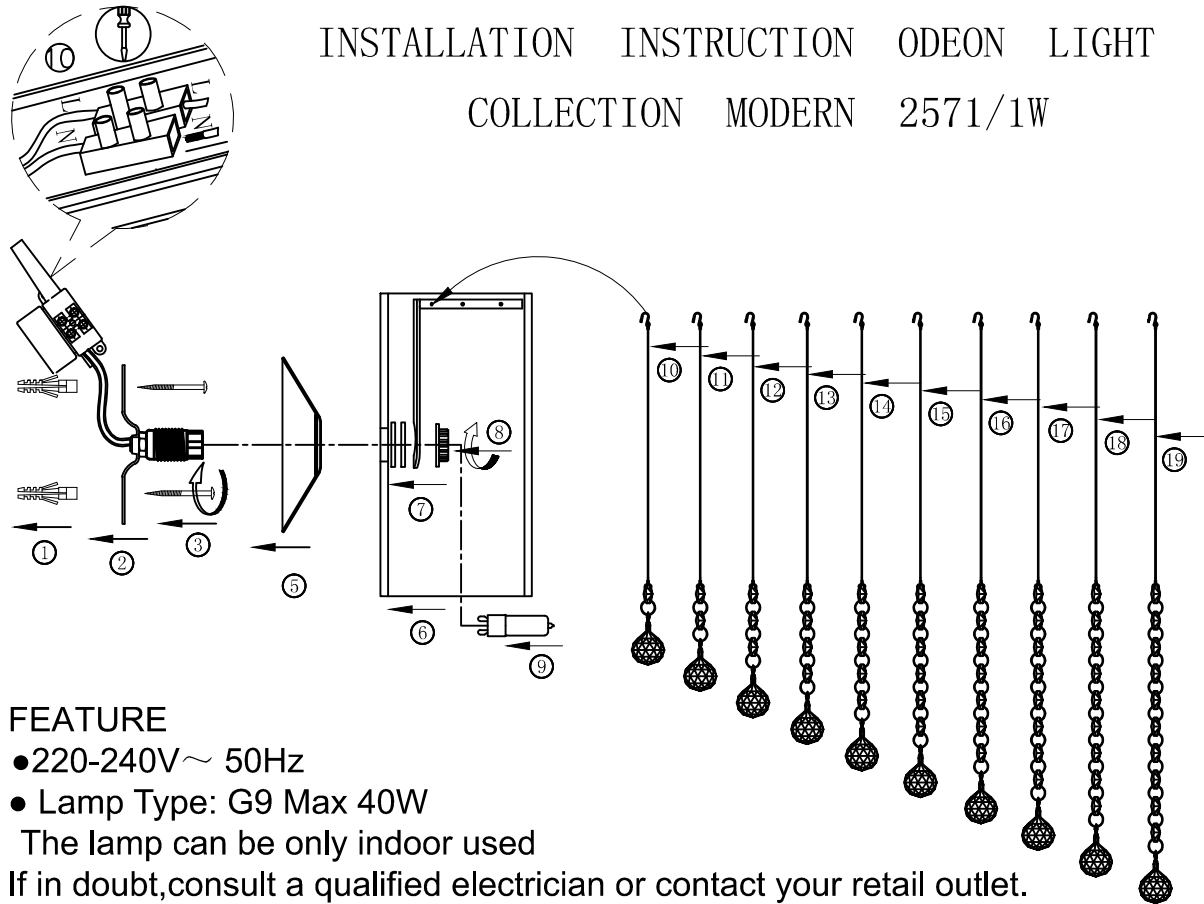

# INSTALLATION INSTRUCTION ODEON LIGHT COLLECTION MODERN 2571/1W

## FEATURE

- 220-240V ~ 50Hz
- Lamp Type: G9 Max 40W

The lamp can be only indoor used

If in doubt, consult a qualified electrician or contact your retail outlet.

Ensure that you always install the fitting to the relevant regulations. Certain regulations indicate that lighting fittings should be installed by a qualified electrician.