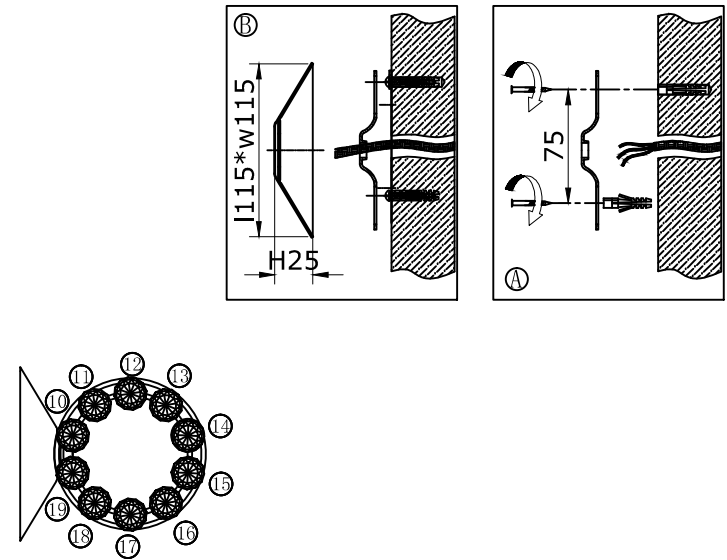

# INSTALLATION INSTRUCTION ODEON LIGHT COLLECTION MODERN 2571/1W

## FEATURE

- 220-240V ~ 50Hz
- Lamp Type: G9 Max 40W

The lamp can be only indoor used

If in doubt, consult a qualified electrician or contact your retail outlet.

Ensure that you always install the fitting to the relevant regulations. Certain regulations indicate that lighting fittings should be installed by a qualified electrician.