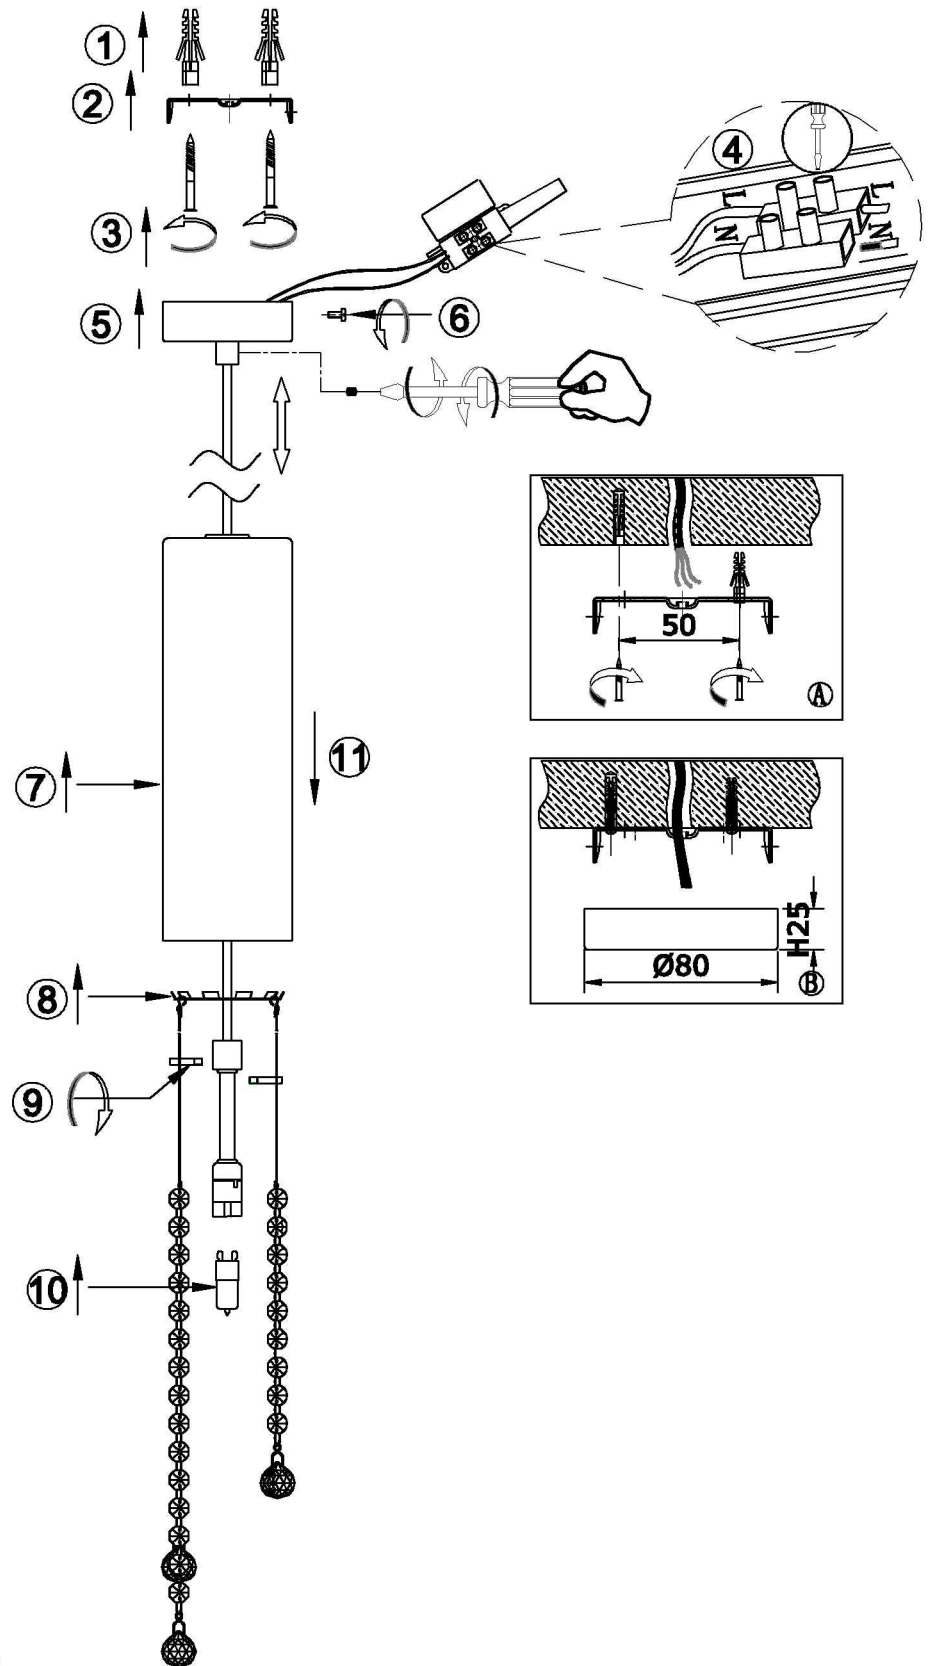

# INSTALLATION INSTRUCTION ODEON LIGHT COLLECTION MODERN 2571/1

## FEATURE

- 220-240V  $\sim$  50Hz
- Lamp Type:G9 Max40W

The lamp can be only indoor used

If in doubt,consult a qualified electrician or contact your retail outlet.

Ensure that you always install the fitting to the relevant regulations.Certain regulations indicate that lighting fittings should be installed by a qualified electrician.