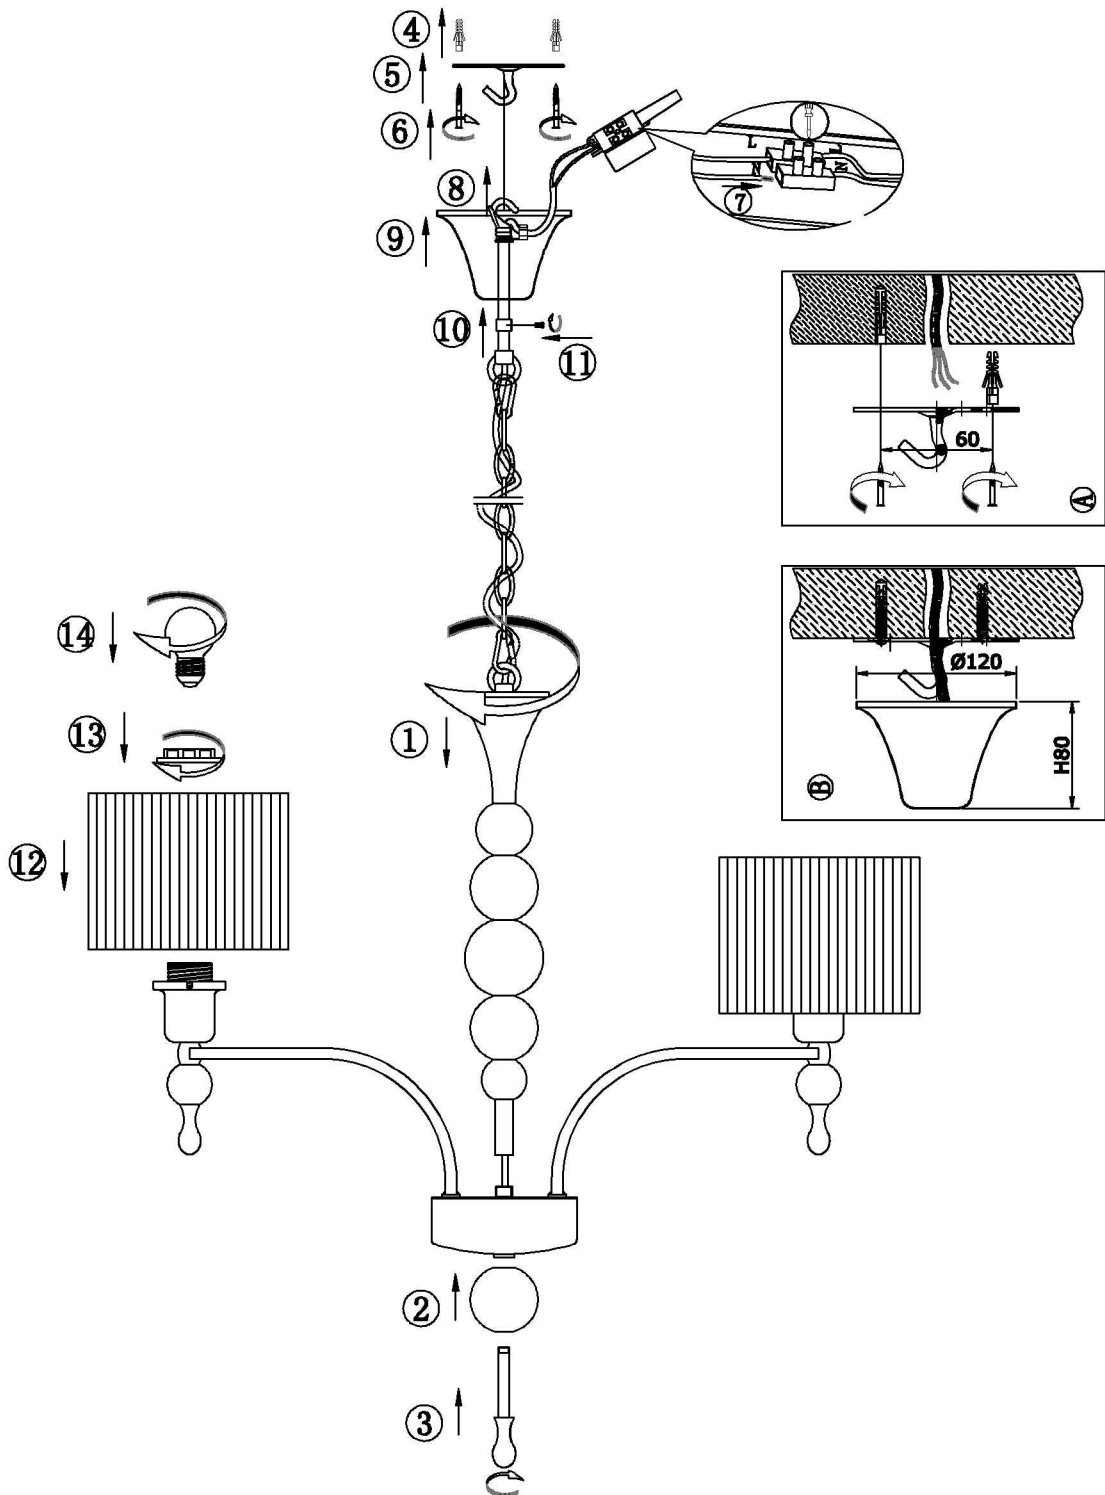

INSTALLATION INSTRUCTION ODEON LIGHT
COLLECTION MODERN 2005/5

FEATURE

● Lamp Type: E27 $\phi 45$ 5 \times Max 60W 220-240V \sim 50Hz
 The lamp can be only indoor used
 If in doubt, consult a qualified electrician or contact your retail outlet. Ensure that you always install the fitting to the relevant regulations. Certain regulations indicate that lighting fittings should be installed by a qualified electrician.