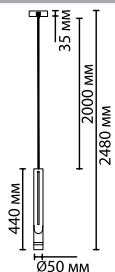

4355/1, 4356/1

1 × LED GU10 × 10W  
крепёж: планка

4383/5L, 4384/5L

1 × LED × 5W  
крепёж: планка

ODEON LIGHT