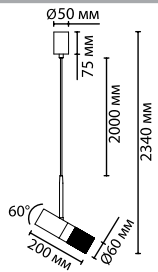

4355/1, 4356/1

1 × LED GU10 × 10W  
крепёж: планка

4383/5L, 4384/5L

1 × LED × 5W  
крепёж: планка

ODEON LIGHT